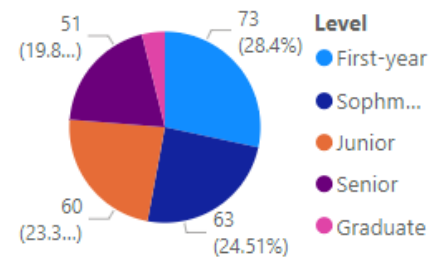

## Fall 2024 Census

Total Headcount

247

FTE - Excluding  
Auditors

242.00

Gender

Hispanic?

Race

Age Bands

Level

Resident/Commuter

Athlete/Non-Athlete