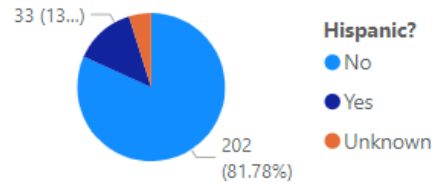

## Fall 2024 Census

Total Headcount

247

FTE - Excluding  
Auditors

242.00

Gender

Hispanic?

Race