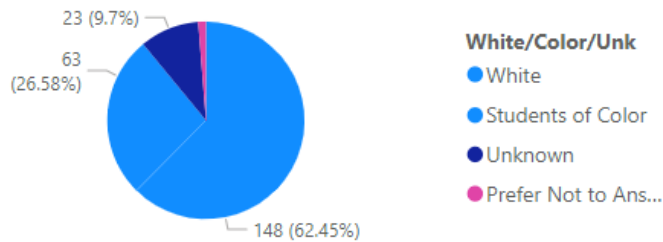

## Fall 2024 Census

Total Headcount

247

FTE - Excluding  
Auditors

242.00

Gender

Hispanic?

Race