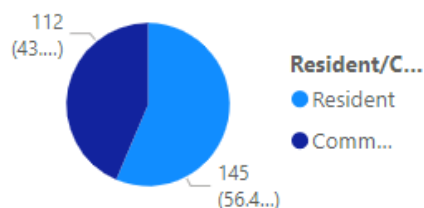

Resident/Commuter