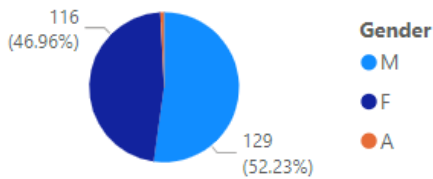

## Fall 2024 Census

Total Headcount

247

FTE - Excluding  
Auditors

242.00

Gender

Hispanic?

Race