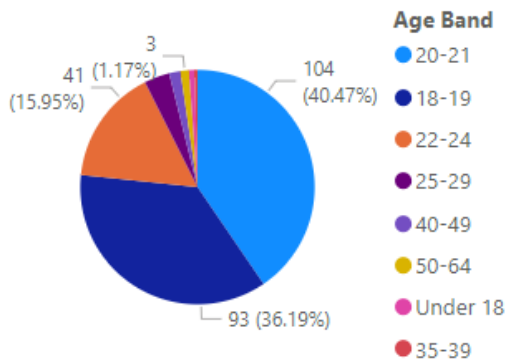

## Fall 2024 Census

Total Headcount

247

FTE - Excluding  
Auditors

242.00

Gender

Hispanic?

Race

Age Bands

Level

Resident/Commuter

Athlete/Non-Athlete